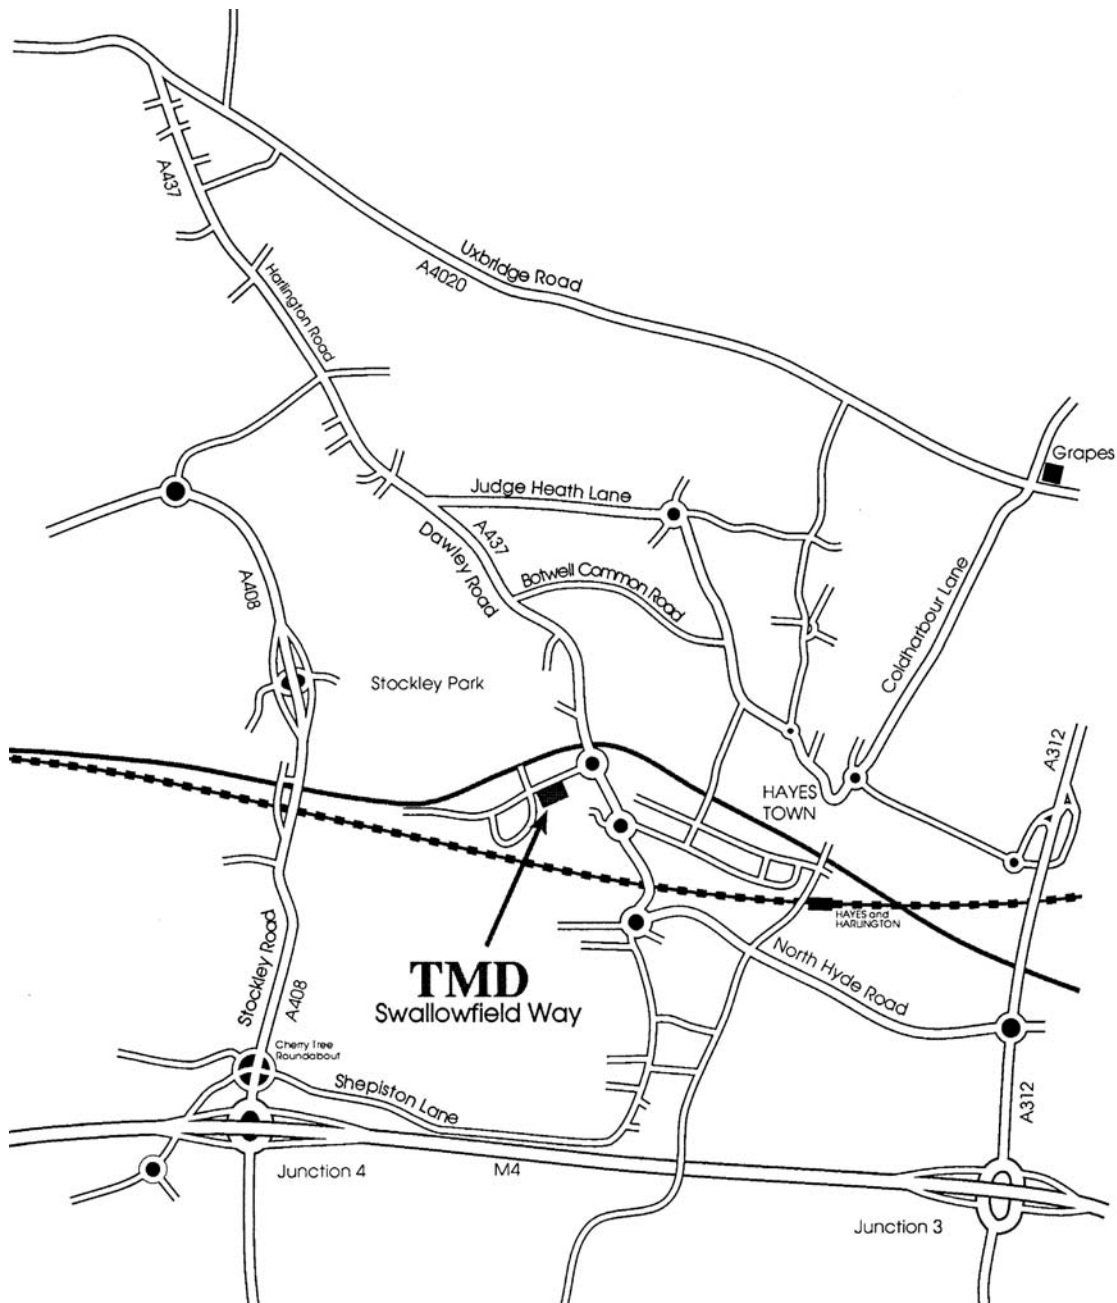

# HOW TO GET TO TMD Technologies Ltd Swallowfield Way, Hayes, Middlesex UB3 1DQ, UK

Tel 44 (0)20 8573 5555

Fax 44 (0)20 8569 1839

By Air:

3 miles from London Heathrow Airport

By Car:

M4 Junction 3 (easiest). Follow sign to Hayes and bear left at the first roundabout. Straight across lights; then bear right at next roundabout and left at second roundabout.

By Public Transport:

BR, Hayes & Harlington from London, Paddington. Then catch 350 bus from the station (same side of road) to the end of Swallowfield Way (runs every 15 minutes)